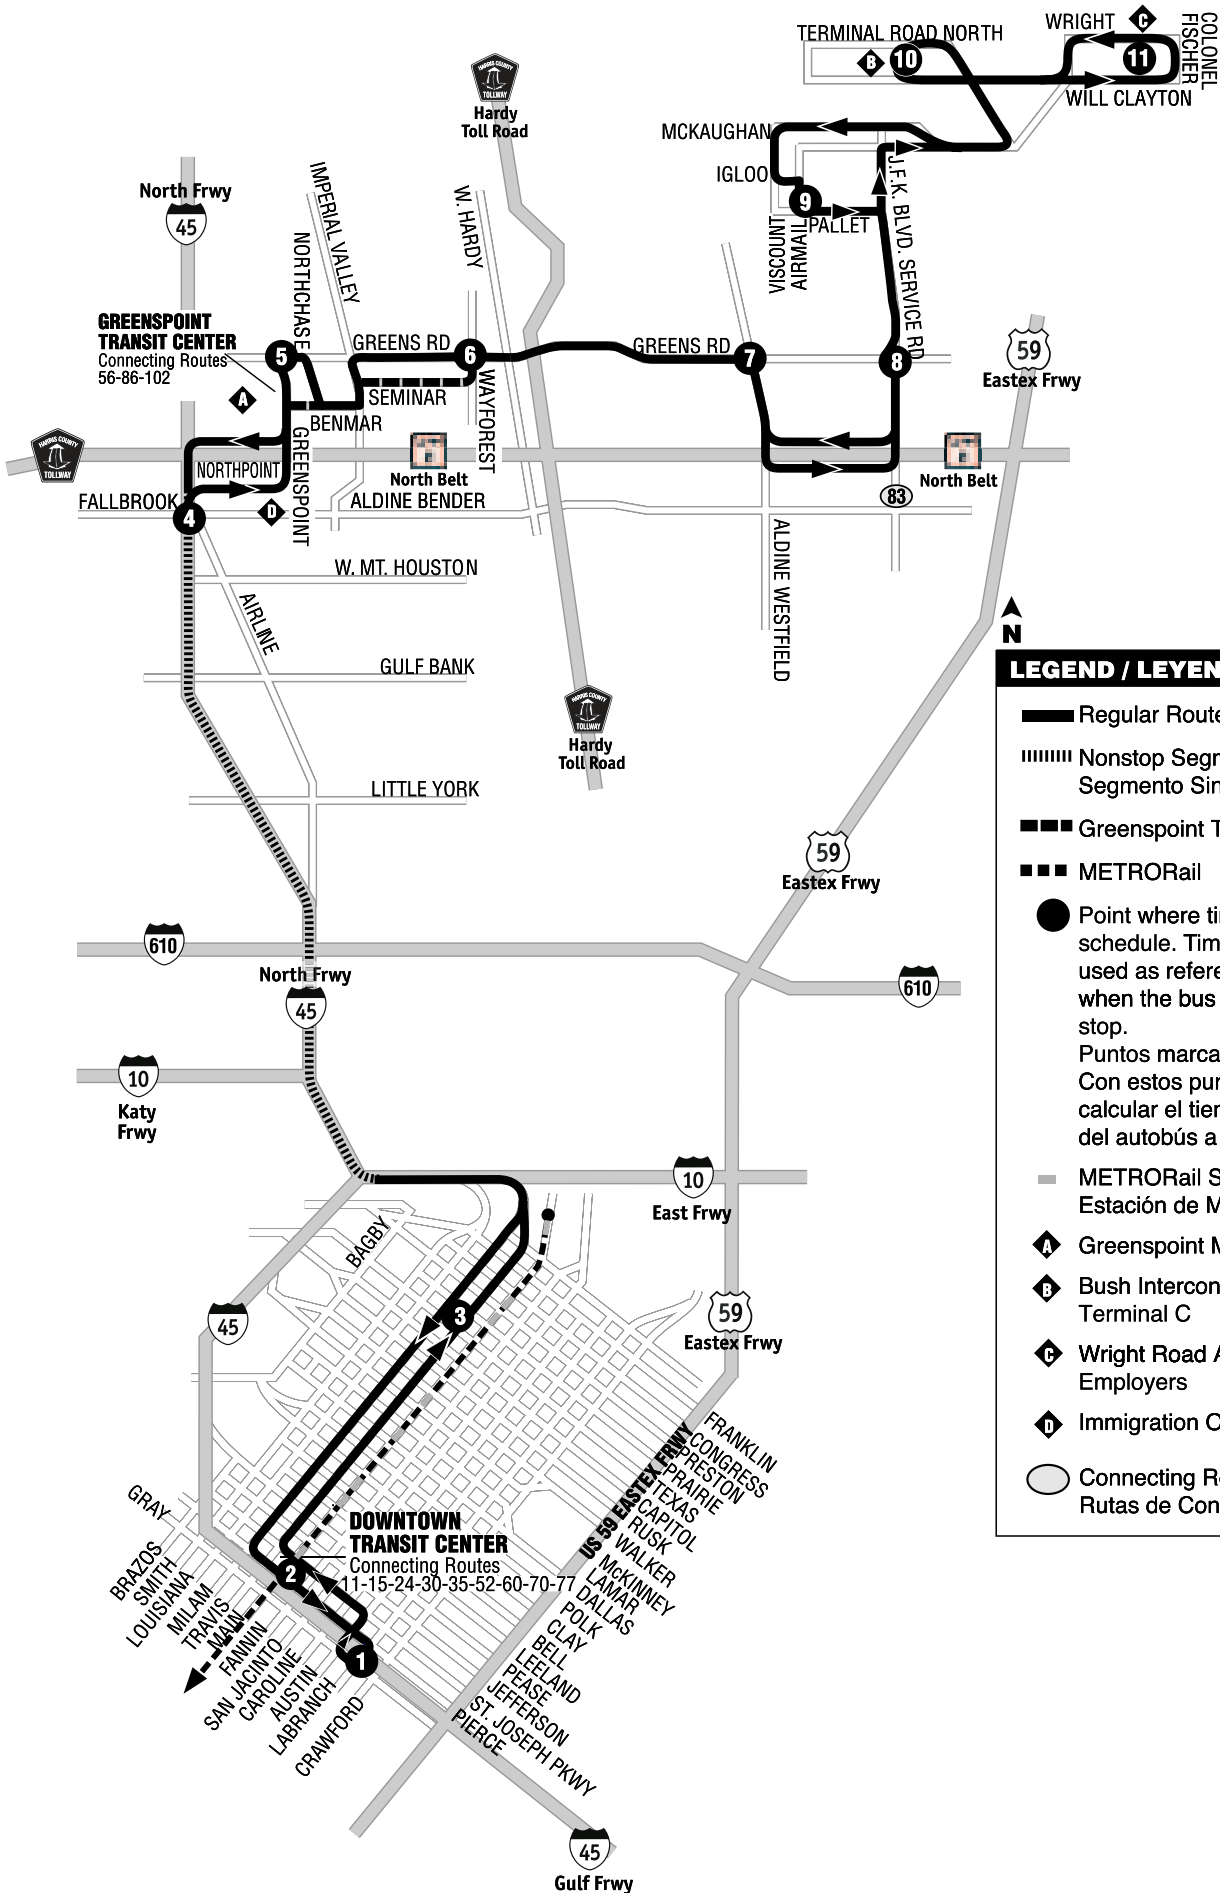

LEGEND / LEYENDA

- Regular Route / Ruta Regular
- Nonstop Segment / Segmento Sin Paradas
- Greenspoint Turnback
- METRORail
- Point where time is shown on schedule. Time points can be used as references to estimate when the bus will arrive at your stop. Puntos marcados en el horario. Con estos puntos se puede calcular el tiempo de llegada del autobús a su parada.
- METRORail Station / Estación de METRORail
- Greenspoint Mall
- Bush Intercontinental Airport Terminal C
- Wright Road Airport Services Employers
- Immigration Office
- Connecting Routes / Rutas de Conexión