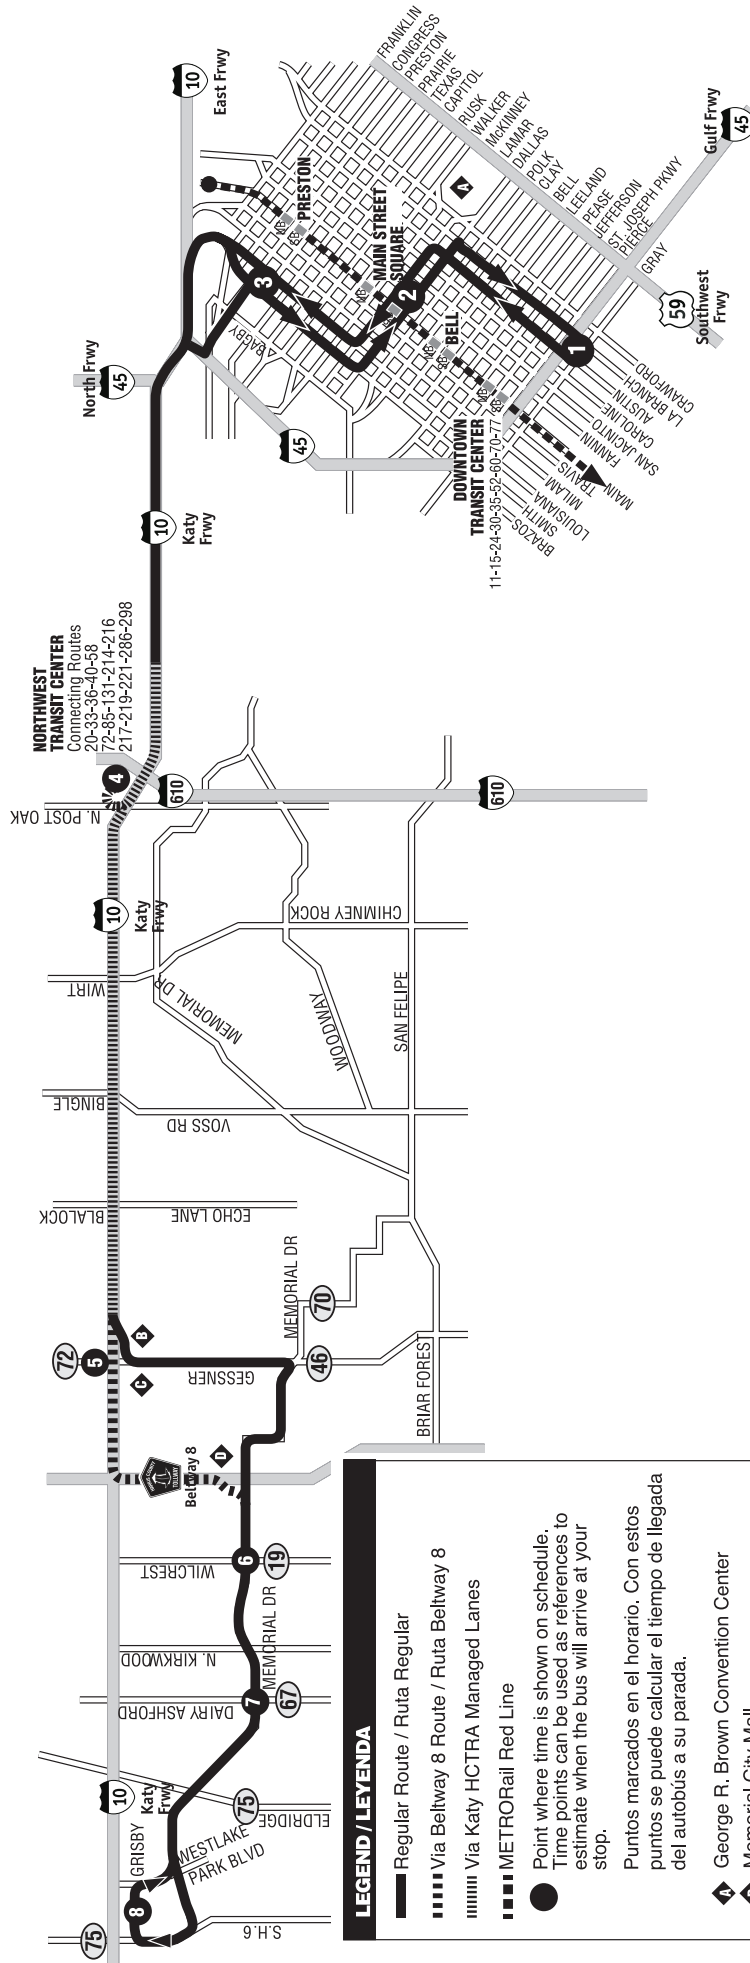

LEGEND / LEYENDA

- Regular Route / Ruta Regular
- Via Beltway 8 Route / Ruta Beltway 8
- Via Katy HCTRA Managed Lanes
- METRO Rail Red Line
- Point where time is shown on schedule. Time points can be used as references to estimate when the bus will arrive at your stop.
- Puntos marcados en el horario. Con estos puntos se puede calcular el tiempo de llegada del autobús a su parada.
- George R. Brown Convention Center
- Memorial City Mall
- Memorial Hermann Memorial City Hospital
- Town & Country Village
- Connecting Routes / Rutas de Conexión

NORTHWEST TRANSIT CENTER
Connecting Routes
20-32-36-40-58
72-85-131-214-216
217-219-221-286-298

DOWNTOWN TRANSIT CENTER
11-15-24-30-33-52-60-70-77-88