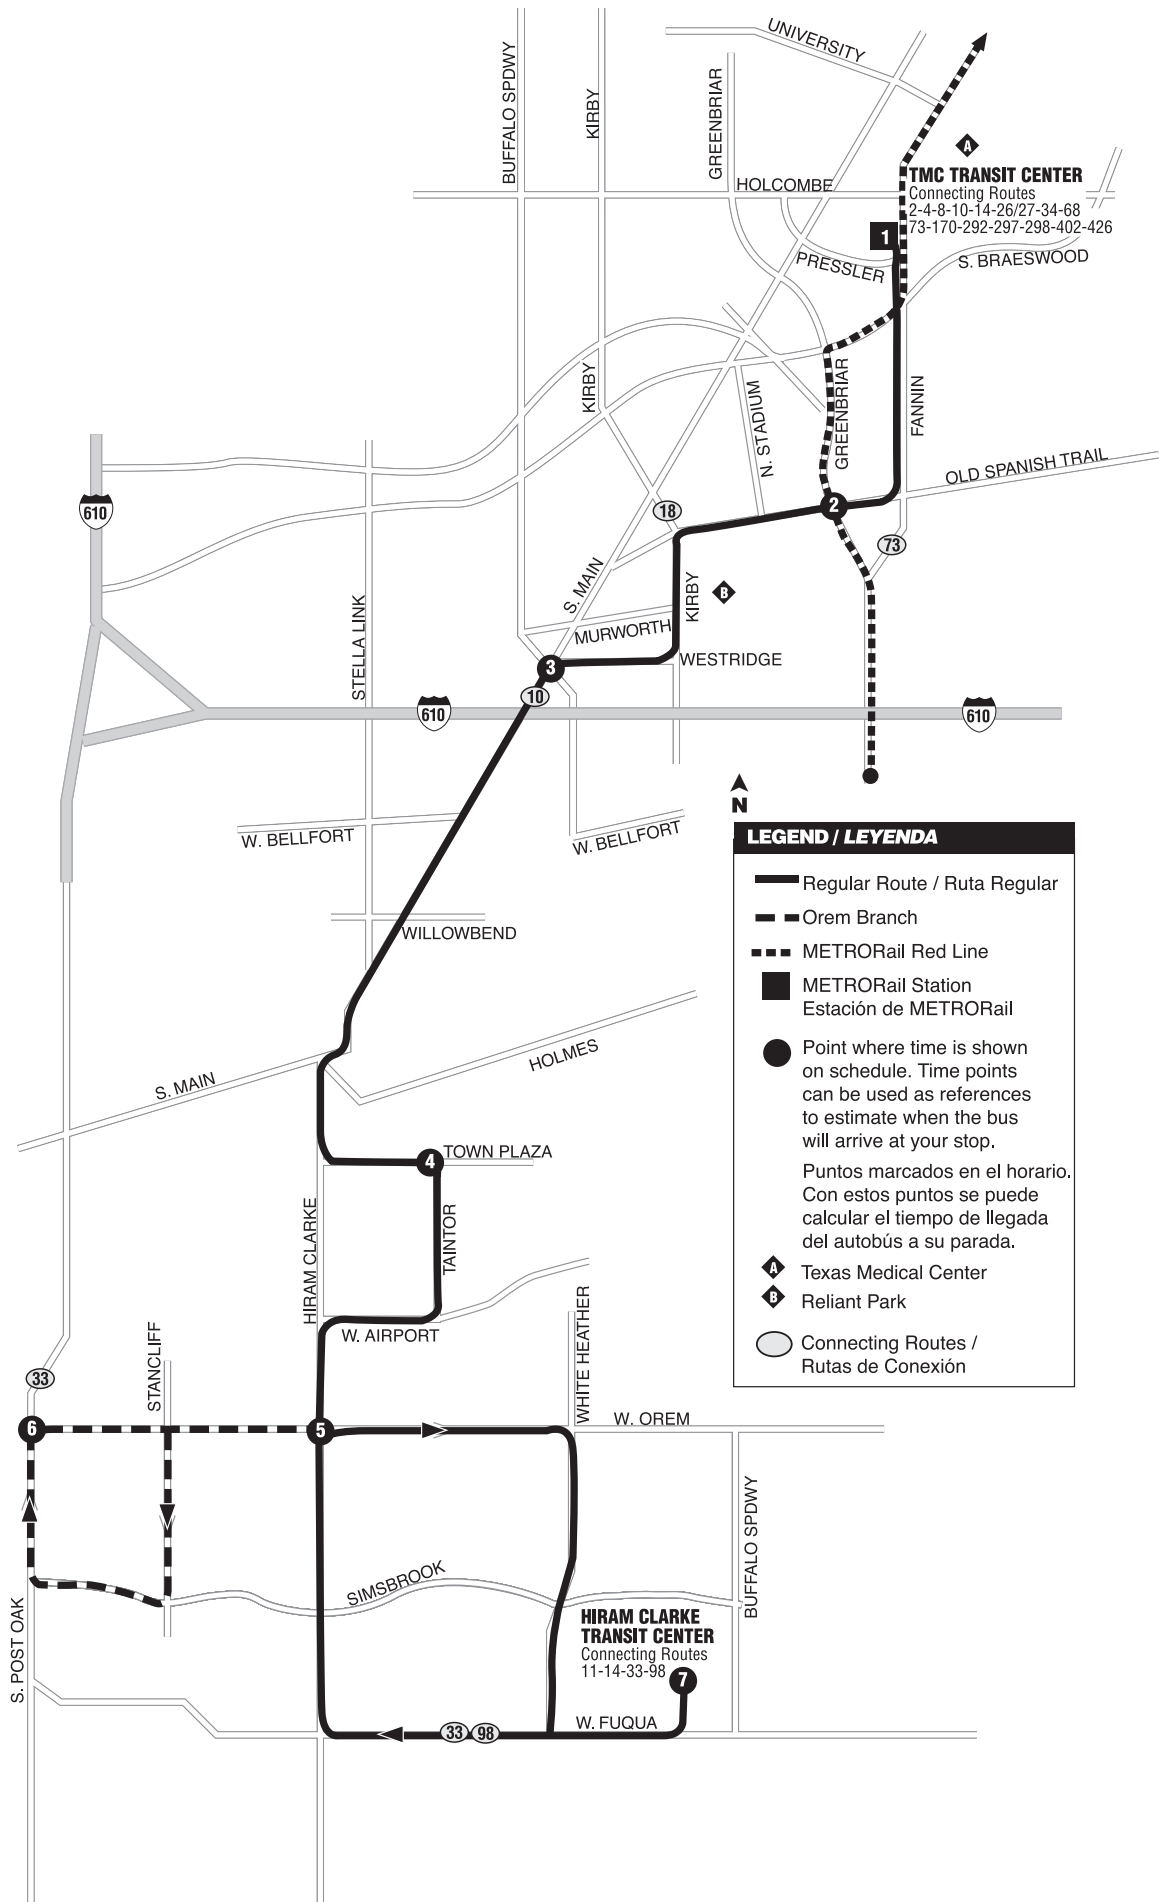

LEGEND / LEYENDA

- Regular Route / Ruta Regular
- - - Orem Branch
- ... METRORail Red Line
- METRORail Station
  Estación de METRORail
- Point where time is shown on schedule. Time points can be used as references to estimate when the bus will arrive at your stop.
  Puntos marcados en el horario. Con estos puntos se puede calcular el tiempo de llegada del autobús a su parada.
- Texas Medical Center
- Reliant Park
- Connecting Routes / Rutas de Conexión