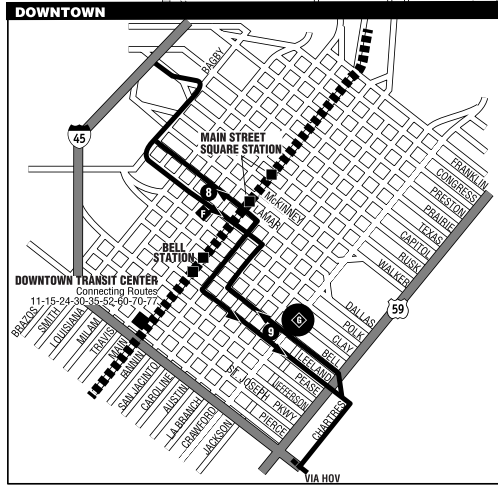

- Acres Homes Health Center
- Northwest Mall
- Delmar Stadium
- Texas Department of Public Safety
- Memorial Hermann Northwest Hospital
- Houston Police Department Headquarters
- Toyota Center
- Human Services Department
- Gulfgate Center
- Connecting Routes / Rutas de Conexión