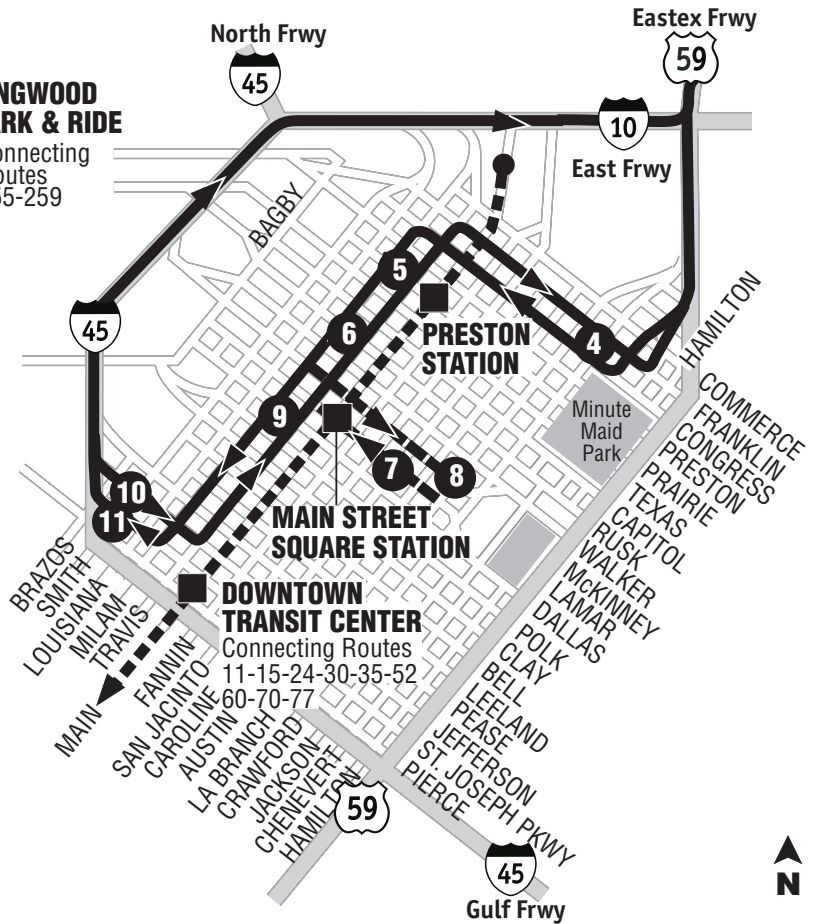

Kingwood Park & Ride 1	Townsen Park & Ride 2	Eastex Park & Ride 3	Jefferson & Louisiana 10
Midday			
9:00	9:20	9:30	9:54
10:04	10:24	10:34	10:58
11:04	11:24	11:34	11:58
12:04	12:24	12:34	12:58
1:04	1:24	1:34	1:58
2:04	2:24	2:34	2:58
3:04	3:24	3:34	3:58
4:04			4:46
Late Evening			
7:12			7:54
8:02			8:44
9:07			9:49

Footnotes

Full fare, one way.
Zone 2.

Check Bus Destination signs.

Observaciones

Pasaje completo, viaje sencillo. Zona 2.

Verifique los letreros de destino de autobus.

259 Kingwood/Eastex/Townsen

Weekday Outbound / Día de Semana Hacia las Afueras de la Ciudad

Jefferson & Louisiana 10	Travis & Dallas 9	Travis & Preston 5	Franklin & La Branch 4	Eastex Park & Ride 3	Townsen Park & Ride 2	Kingwood Park & Ride 1
Midday						
8:58	9:02	9:05	9:09	9:32	9:40	10:00
9:58	10:02	10:05	10:09	10:32	10:40	11:00
10:58	11:02	11:05	11:09	11:32	11:40	12:00
11:58	12:02	12:05	12:09	12:32	12:40	1:00
12:58	1:02	1:05	1:09	1:32	1:40	2:00
1:58	2:02	2:05	2:09	2:32	2:40	3:00
2:58	3:02	3:05	3:09	3:32	3:40	4:00
Late Evening						
8:05	8:09	8:13	8:17	8:40	8:48	9:03
9:05	9:09	9:13	9:17	9:40	9:48	10:03
10:05	10:09	10:13	10:17	10:40	10:48	11:03

Park & Ride Lot Zone/Eastex Corridor Routing

Downtown Area/Eastex Corridor Routing

Travel Time / Tiempo del Viaje

Kingwood Park & Ride lot to/from Downtown = approximately 60 minutes

Townsen Park & Ride lot to/from Downtown = approximately 45 minutes