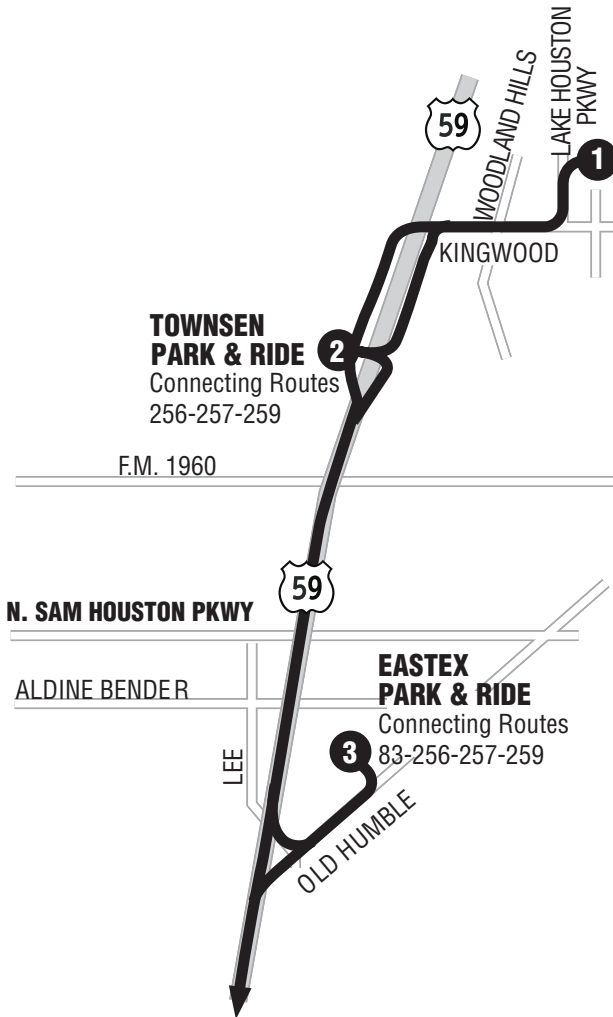

Park & Ride Lot Zone/Eastex Corridor Routing